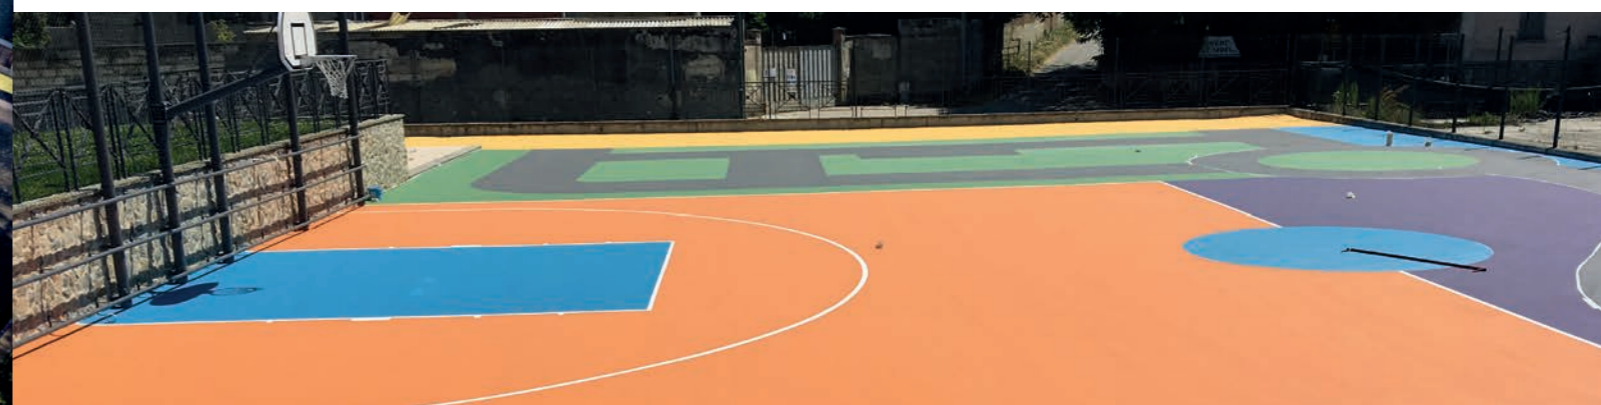

VOOR MULTISPORT | FOR MULTISPORT

... en twee verschillende systemen voor multisportvelden. Ontdek meer over deze systemen in de brochure **Mapei Resin Systems for Sports Surfaces** of neem contact met ons op.

... and two different systems for multisports. Discover more about these systems in the brochure **Mapei Resin Systems for Sports Surfaces** or contact us.